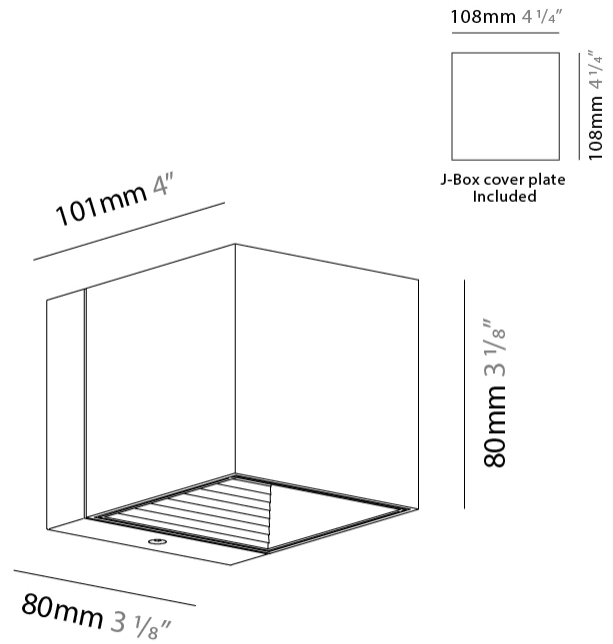

PROJECT
TYPE
SPECIFIER
QUANTITY
DATE

DAU SINGLE SURFACE

D93148R9-

base number Finish
Options

1. To build a product code in our configurator select the specify button on the base model # product page
2. To build a manual product code on this datasheet choose from the options listed below in blue font and add the suffix to the base model #

GENERAL

Series: Dau
Subseries: Dau Single
Brand: Milan
Division: Design
Mounting Type: Surface
Mounting Location: Wall
Subcategory: Up/Down Light

PHYSICAL

Shape: Cube
Length (mm): 80
Length (in): 3 1/8
Height (mm): 80
Height (in): 3 1/8
Extension (mm): 101
Extension (in): 4
Light Distribution: Direct / Indirect
Fixture Finish: BAL / MWL / BSL
Fixture Material: Extruded Aluminum

ELECTRICAL

Lamp Type: LED
Input Wattage (W): 14
Dimming: Electronic Low Voltage Dimming to 20%
Input Voltage (V): 120Vac Direct Line

LED

Number of LEDs: 2
Color Temperature (°K): 3000
Max. Delivered Lumen (lm): 1330
CRI: >90 CRI

OPTICAL

RATINGS AND CERTIFICATIONS

Certified By: Certified for North American Standards
IP rating: IP44