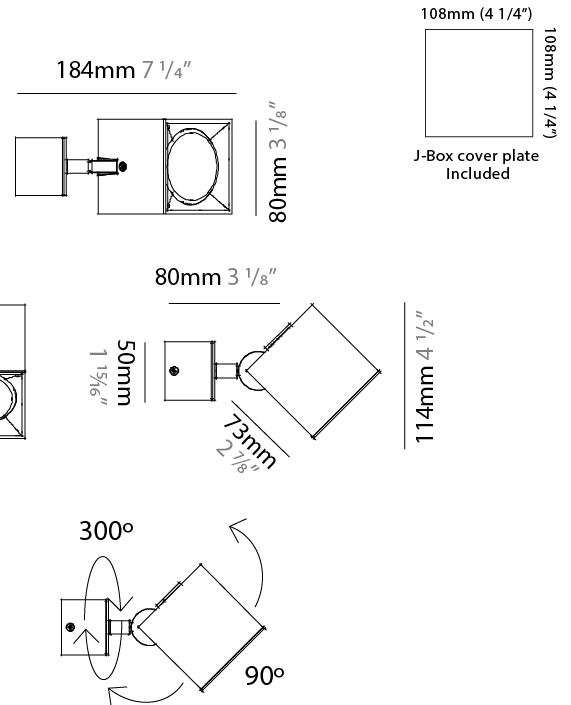

PROJECT	_____
TYPE	_____
SPECIFIER	_____
QUANTITY	_____
DATE	_____

DAU SINGLE SURFACE

D92019-

base number   Finish
Options

1. To build a product code in our configurator select the specify button on the base model # product page
2. To build a manual product code on this datasheet choose from the options listed below in blue font and add the suffix to the base model #

GENERAL

Series: Dau _____
Subseries: Dau Single _____
Brand: Milan _____
Division: Design _____
Mounting Type: Surface _____
Subcategory: Spots _____

PHYSICAL

Shape: Cube _____
Length (mm): 80 _____
Length (in): 3 1/8 _____
Width (mm): 83 _____
Width (in): 3 1/4 _____
Height (mm): 80 _____
Height (in): 3 1/8 _____
Max. Overall Height (mm): 160 _____
Max. Overall Height (in): 6 5/16 _____
Light Distribution: Adjustable / Direct _____
Weight (kg): 0.82 _____
Weight (lbs): 1.81 _____
Fixture Finish: [BAL / MWL / BSL](#) _____
Fixture Material: Extruded Aluminum _____

ELECTRICAL

Number of Lamps: 1 _____
Lamp Type: LED Retrofit _____
Lamp Shape: MR16 _____
Bulb Included: Bulb Not Included _____
Max. Wattage Per Lamp (W): 4 _____
Lamp Base: GU10 _____
Input Voltage (V): 120 _____

LED

OPTICAL

RATINGS AND CERTIFICATIONS

Certified By: Certified for North American Standards _____
IP rating: IP20 _____